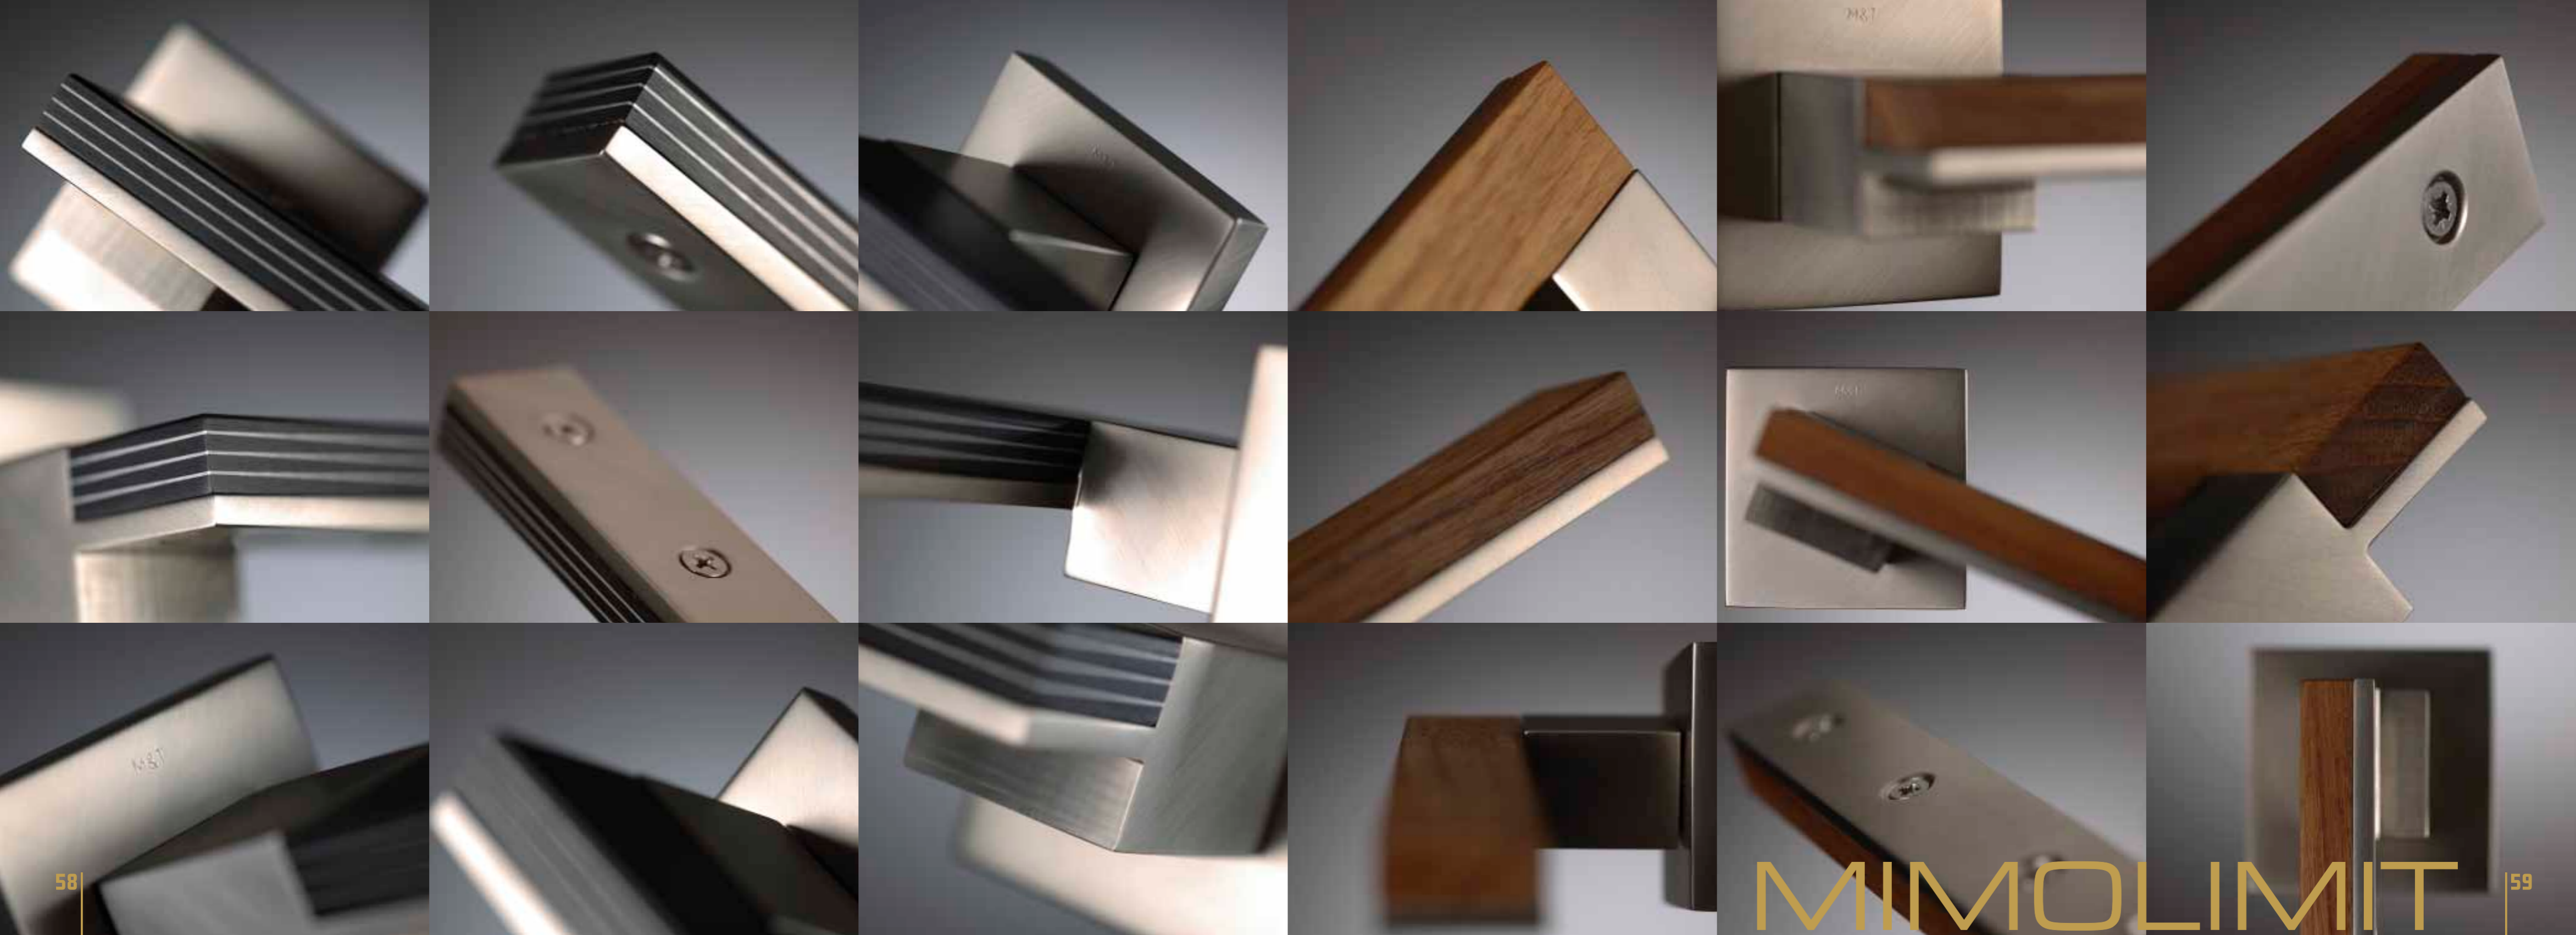

Timeless and elegant wooden door handle.
With elementary shape and natural ability to age along with the interior.

ořech / walnut

jilm / elm

dub / oak

teak / teak

bělený dub / bleached oak

TiN-B titan braun mat + teak
titanium brown matt + teak