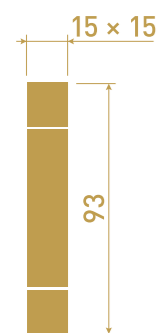

pant METRIK
hinge METRIK