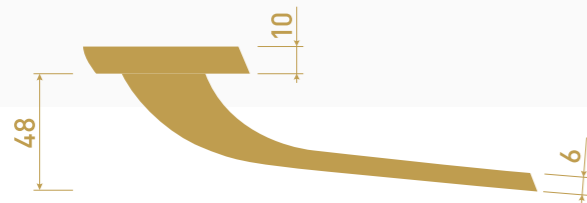

SNi matný nikel - broušeno
matt nickel - ground