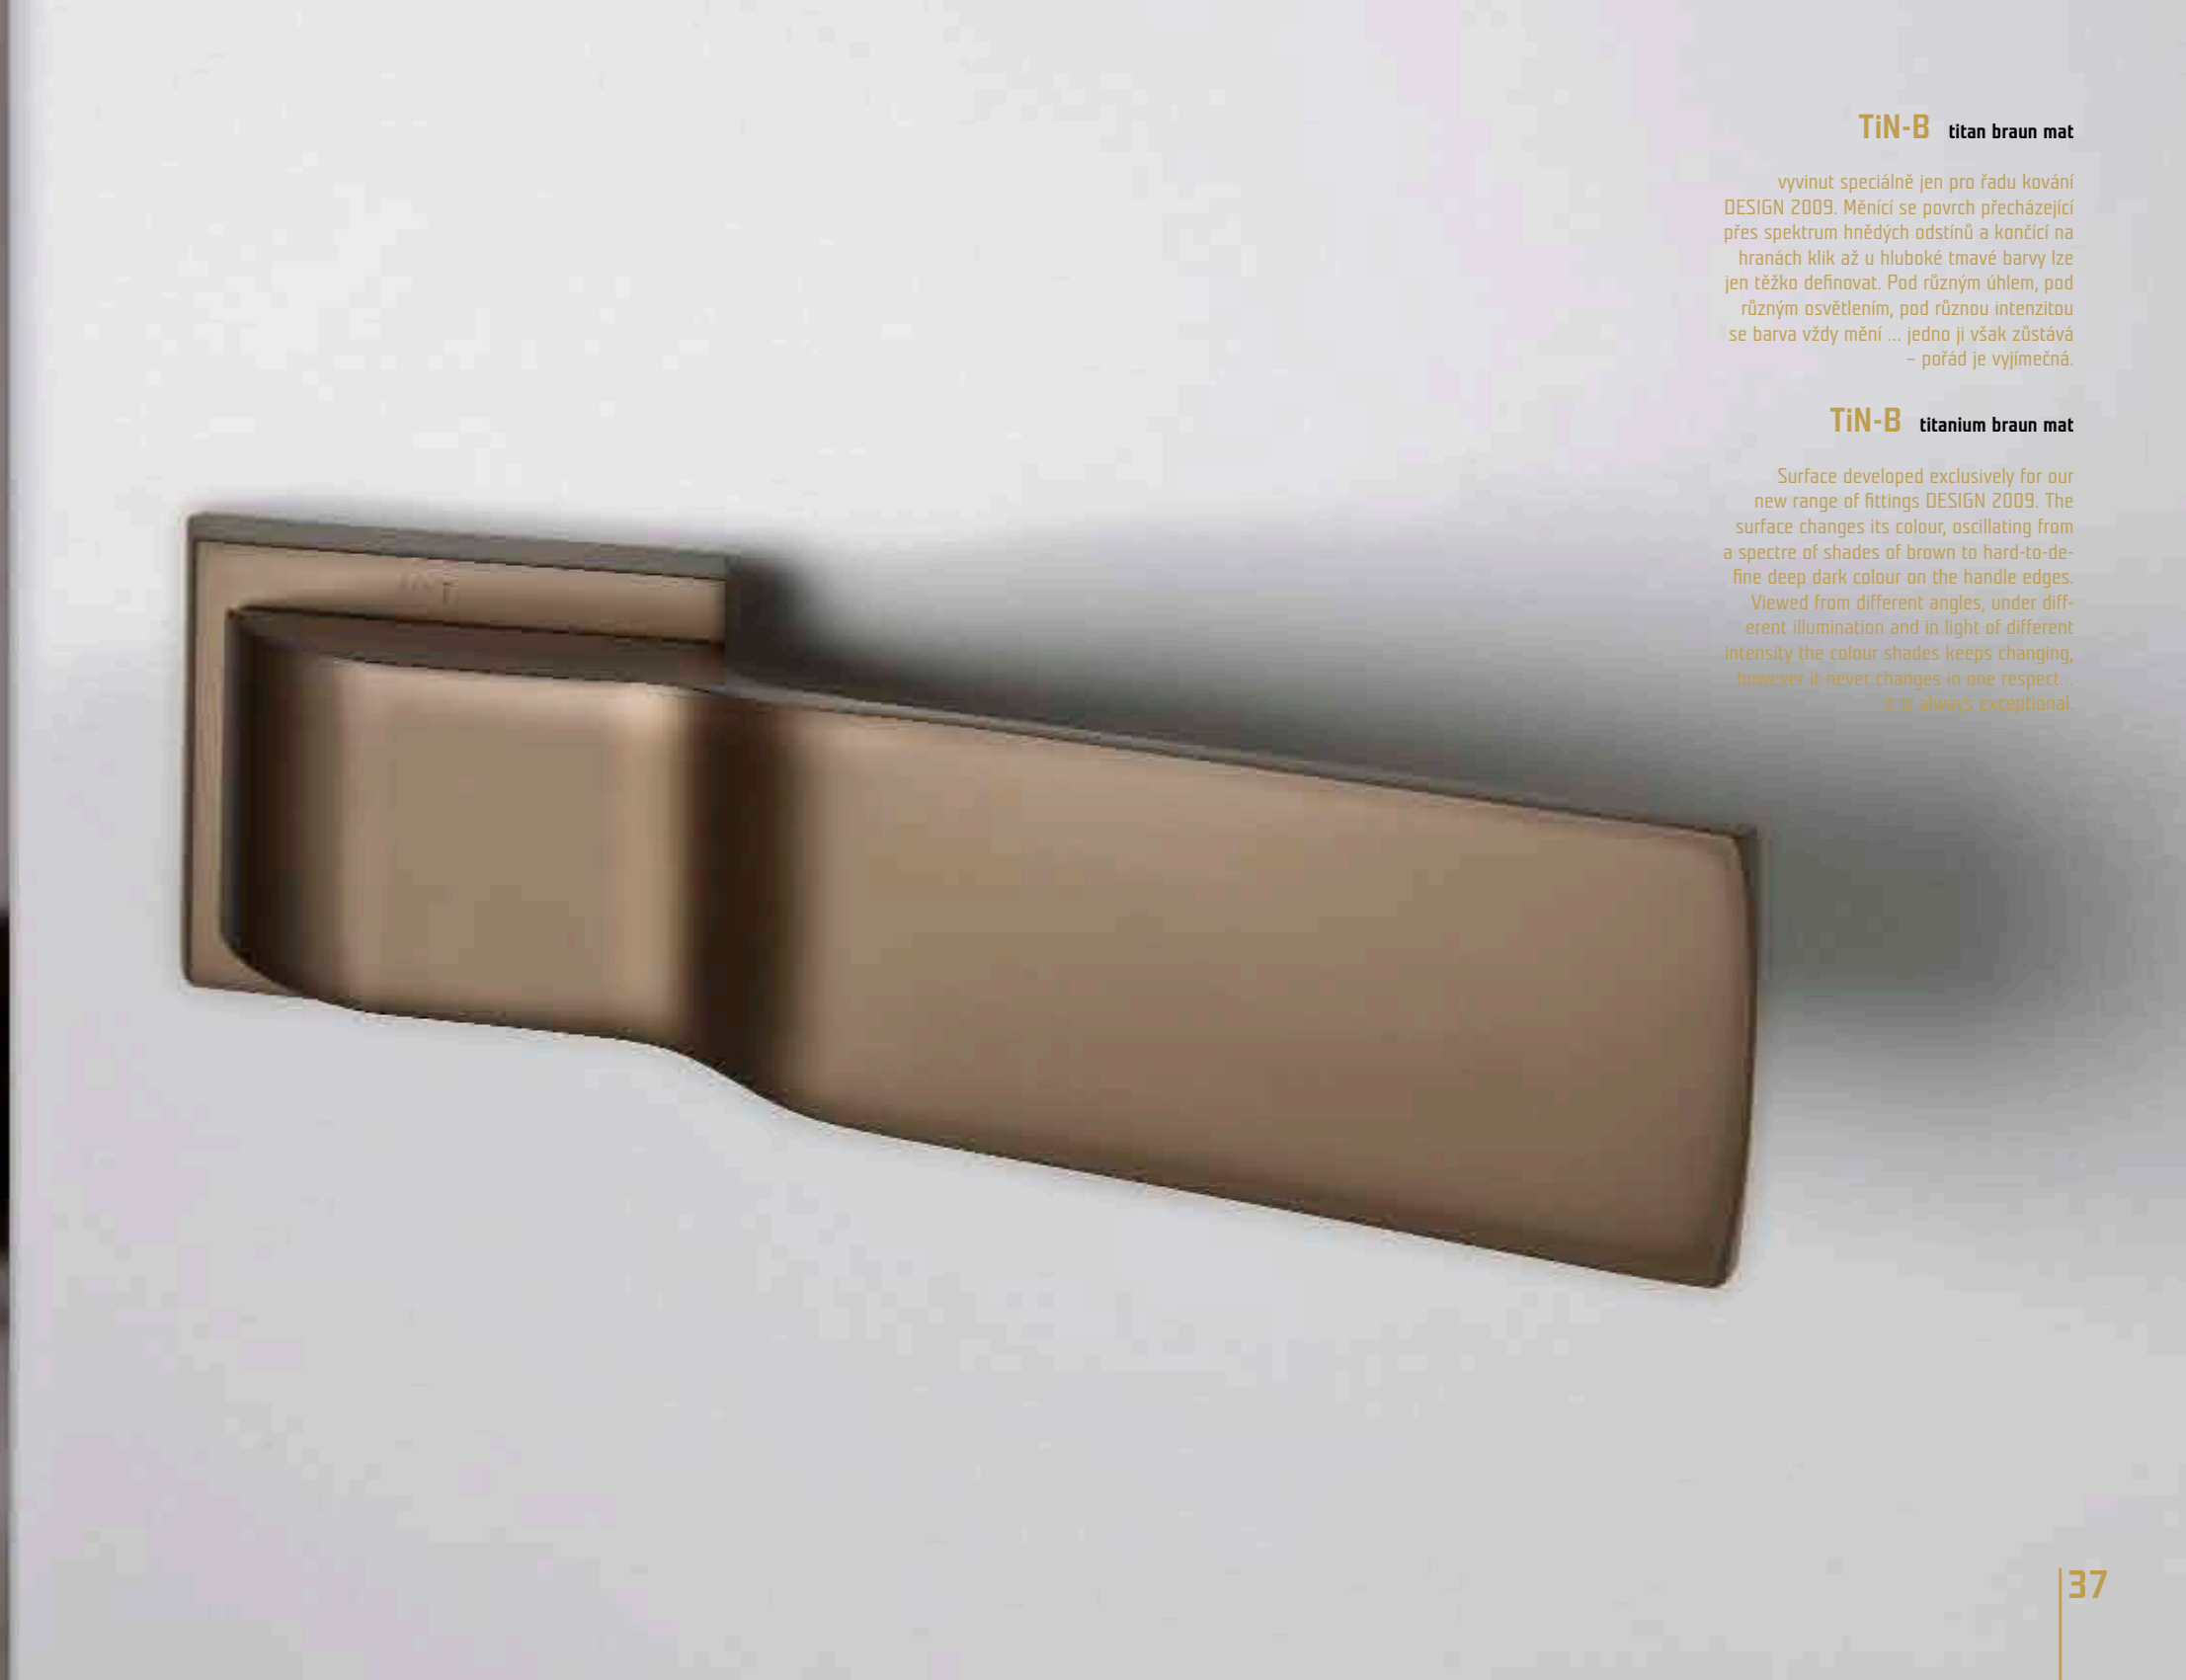

TiN-B titan braun mat

vyvinut speciálně jen pro řadu kování DESIGN 2009. Měnící se povrch přecházející přes spektrum hnědých odstínů a končící na hranách klik až u hluboké tmavé barvy lze jen těžko definovat. Pod různým úhlem, pod různým osvětlením, pod různou intenzitou se barva vždy mění ... jedno jí však zůstává – pořád je výjimečná.

TiN-B titanium braun mat

Surface developed exclusively for our new range of fittings DESIGN 2009. The surface changes its colour, oscillating from a spectre of shades of brown to hard-to-define deep dark colour on the handle edges. Viewed from different angles, under different illumination and in light of different intensity the colour shades keeps changing, however it never changes in one respect... it is always exceptional.