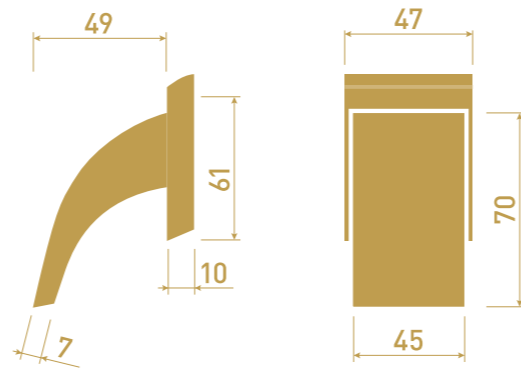

SNi matný nikel - broušeno
matt nickel - ground