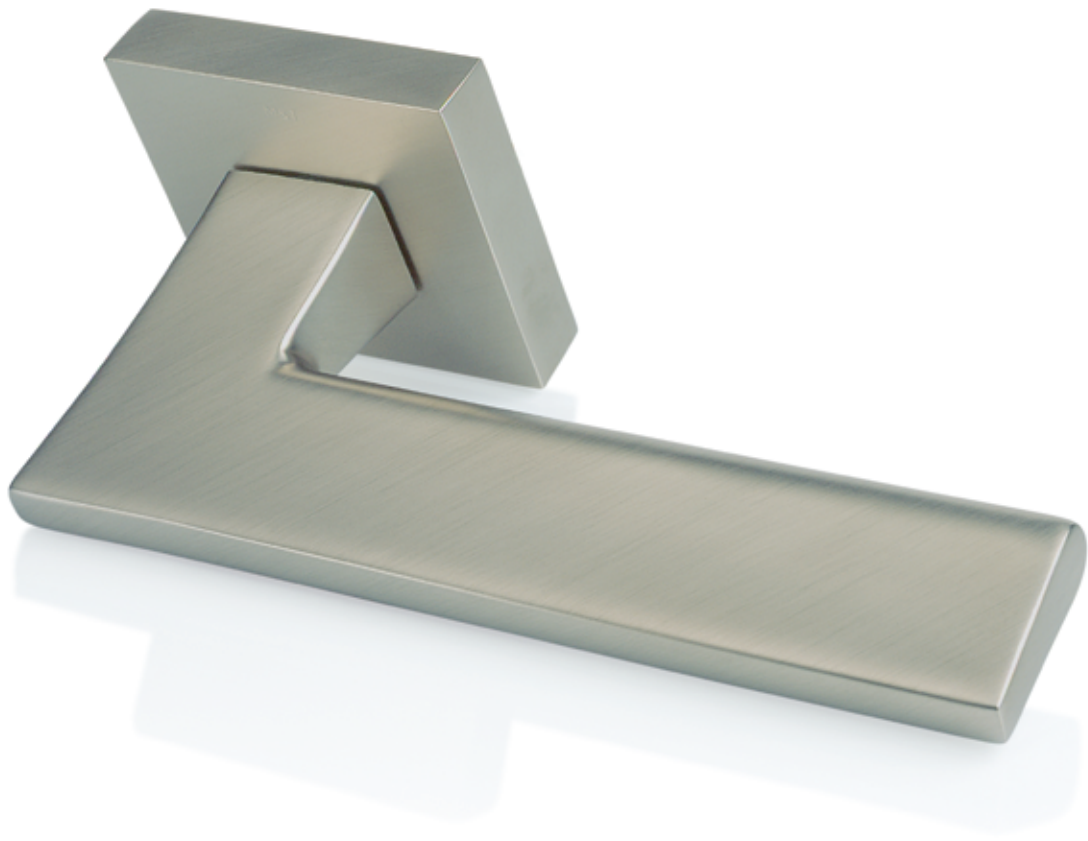

TERRY

design *F. Wolf*