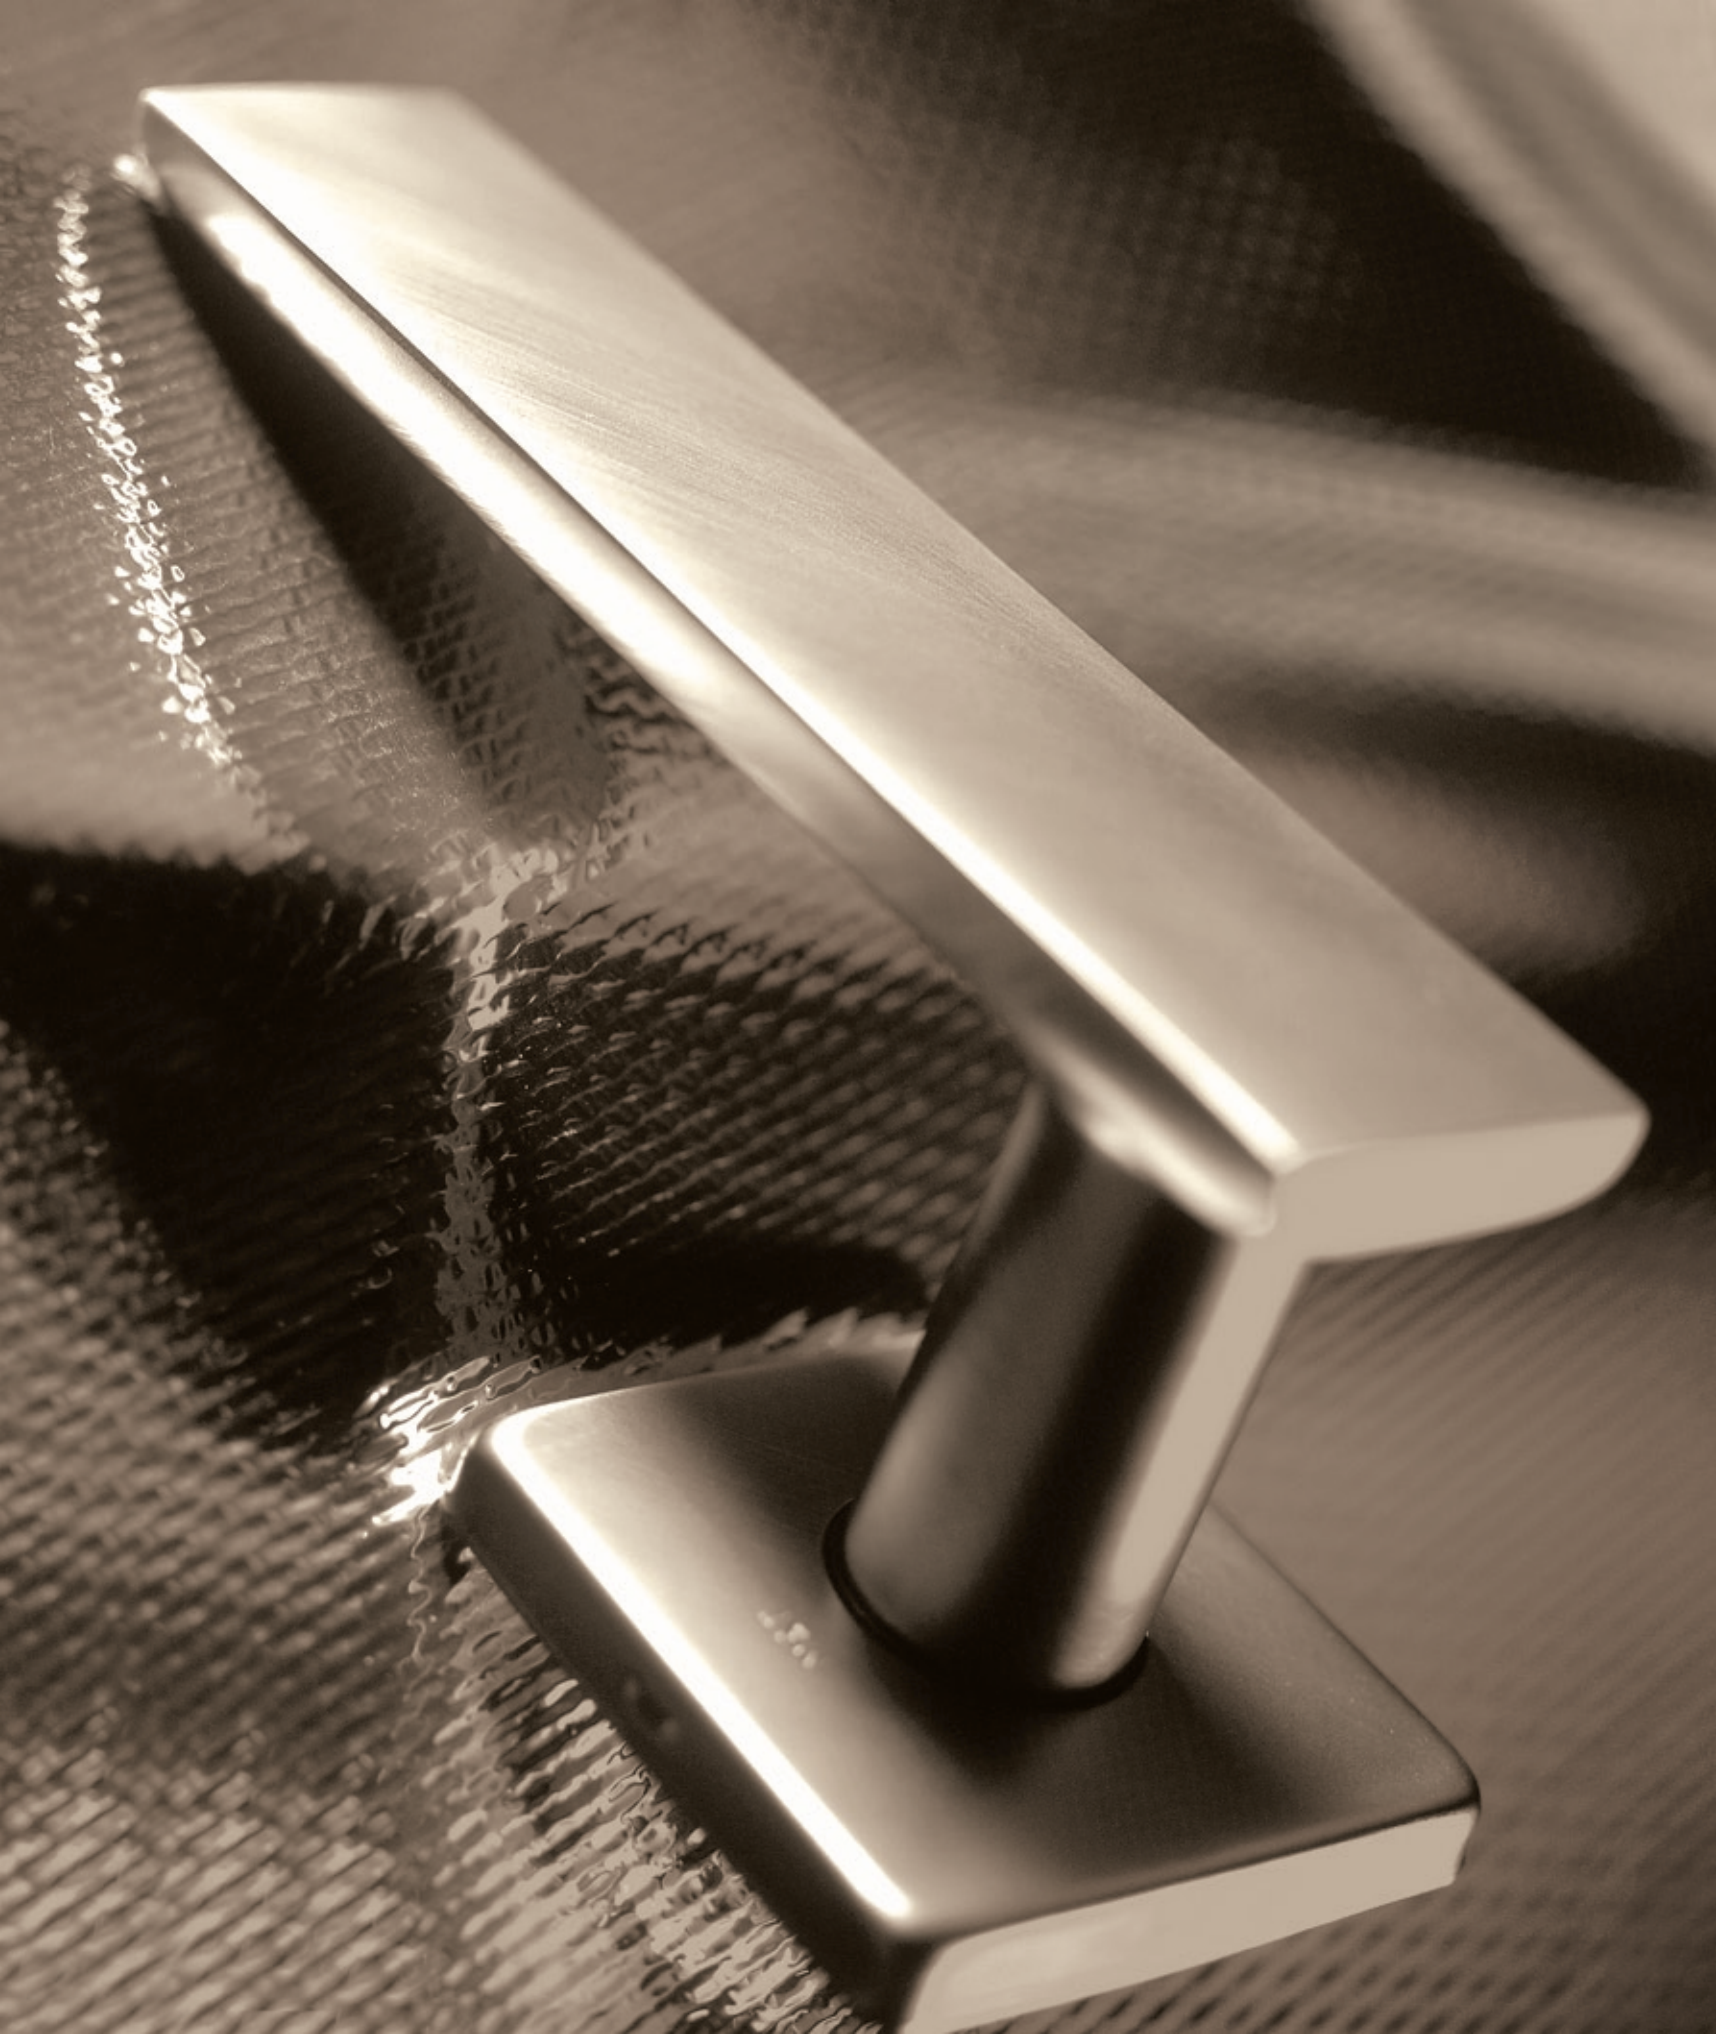

material: massive brass  
surface: SNi, TiN-C, TiN-K  
guarantee: SNi – 7 years  
TiN-C, TiN-K – 15 years