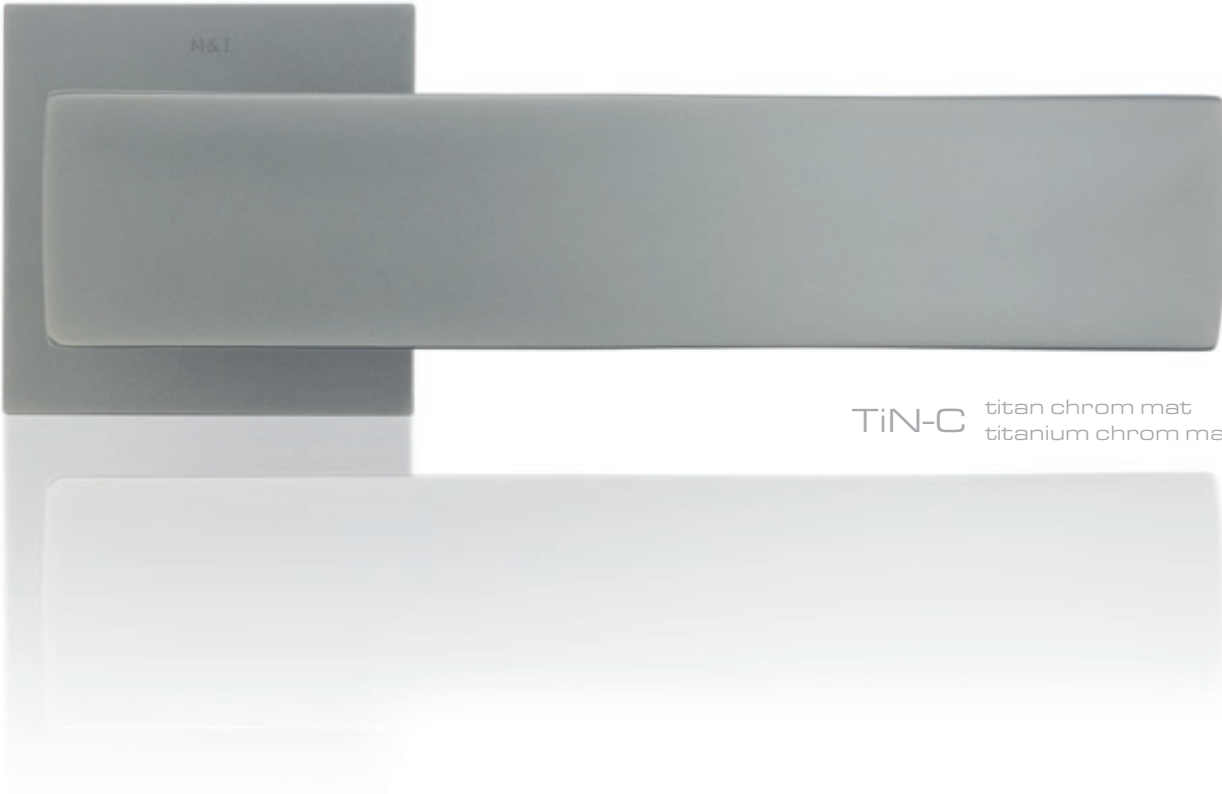

M&T

TiN-C titan chrom mat
titanium chrom matt